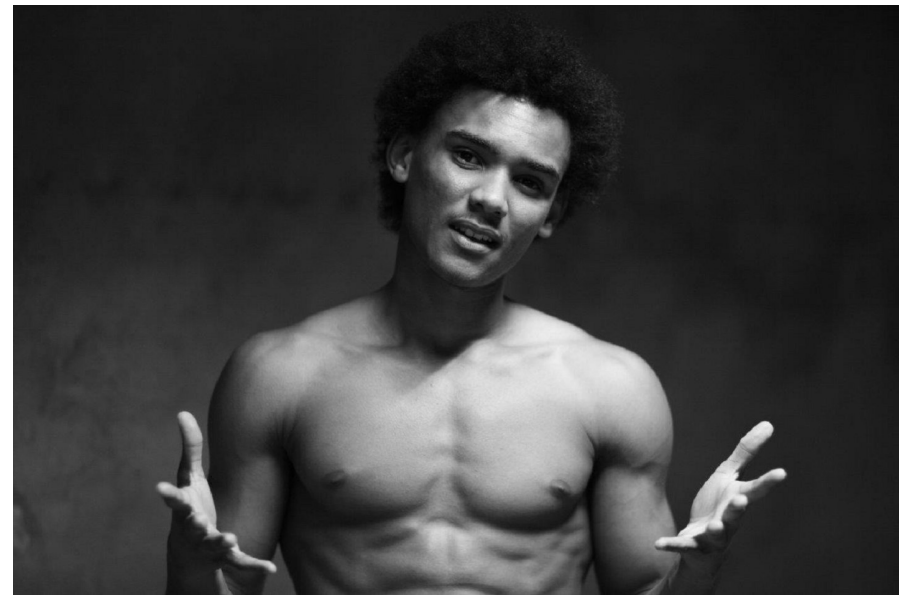

Carlito

HEIGHT 177CM/5'9.5" CHEST 97CM/38" WAIST 76CM/30" COLLAR 32CM/12.5"  
SHOE 42 EU/8.5 US/8 UK HAIR BROWN EYES BROWN

MODEL AND TALENT MANAGEMENT

**CONTACT**

3<sup>rd</sup> Floor, 71 Bree Street Cape Town, South Africa, 8001