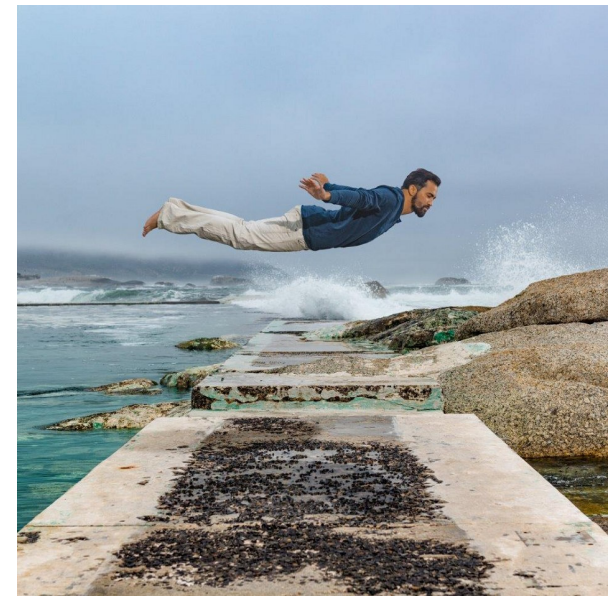

Ganief

HEIGHT 177CM/5'9.5" CHEST 93CM/36.5" WAIST 82CM/32.5" COLLAR 37CM/14.5"
SHOE 40.5 EU/7.5 US/7 UK HAIR BROWN EYES BROWN

MODEL AND TALENT MANAGEMENT

CONTACT

3rd Floor, 71 Bree Street Cape Town, South Africa, 8001