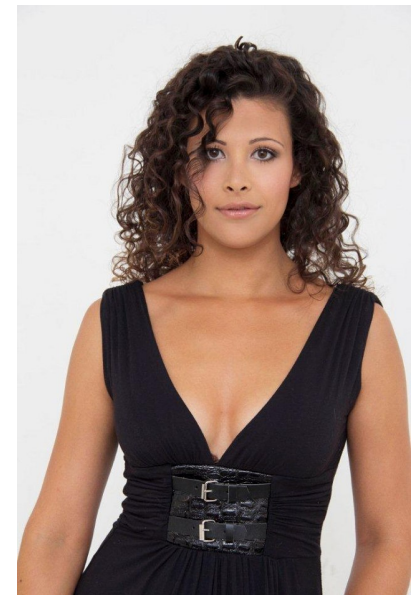

Fazlin

HEIGHT 169CM/5'6.5" BUST 86CM/34" B WAIST 68CM/26.5" HIPS 98CM/38.5"
DRESS 38 EU/8 US/10 UK SHOE 40.5 EU/9.5 US/7 UK HAIR BROWN EYES BROWN

MODEL AND TALENT MANAGEMENT

CONTACT

3rd Floor, 71 Bree Street Cape Town, South Africa, 8001