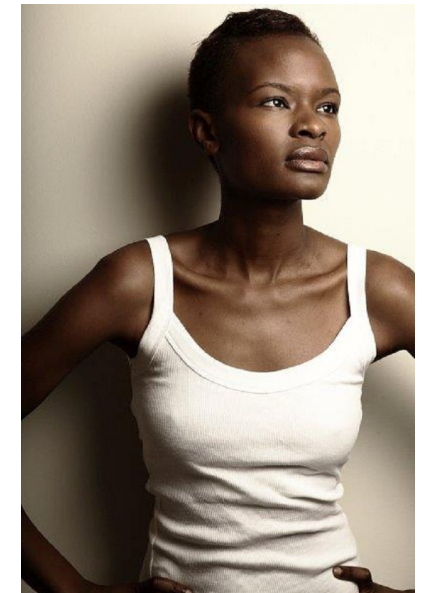

Fatima

HEIGHT 168CM/5'6" BUST 81CM/32" B WAIST 63CM/25" HIPS 85CM/33.5" DRESS 36  
EU/6 US/8 UK SHOE 38 EU/7 US/5 UK HAIR BROWN EYES BROWN

MODEL AND TALENT MANAGEMENT

**CONTACT**

3<sup>rd</sup> Floor, 71 Bree Street Cape Town, South Africa, 8001