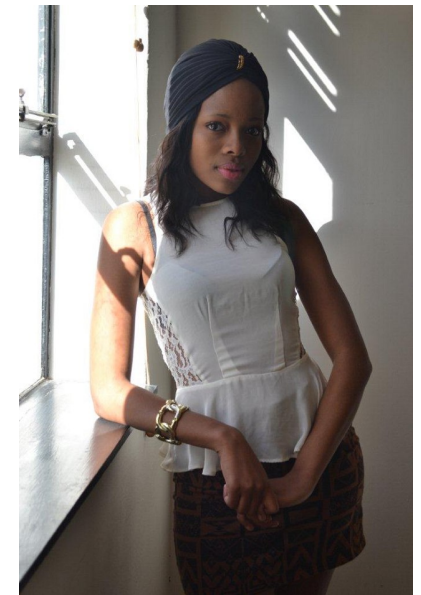

Yolanda

HEIGHT 170CM/5'7" BUST 81CM/32" B WAIST 69CM/27" HIPS 90CM/35.5"  
DRESS 36 EU/6 US/8 UK SHOE 38 EU/7 US/5 UK HAIR BROWN EYES BROWN

MODEL AND TALENT MANAGEMENT  
**CONTACT**

3<sup>rd</sup> Floor, 71 Bree Street Cape Town, South Africa, 8001  
t: 087 625 0054 | f: 086 402 1319 | e: [contact@contactmodelmanagement.co.za](mailto:contact@contactmodelmanagement.co.za)