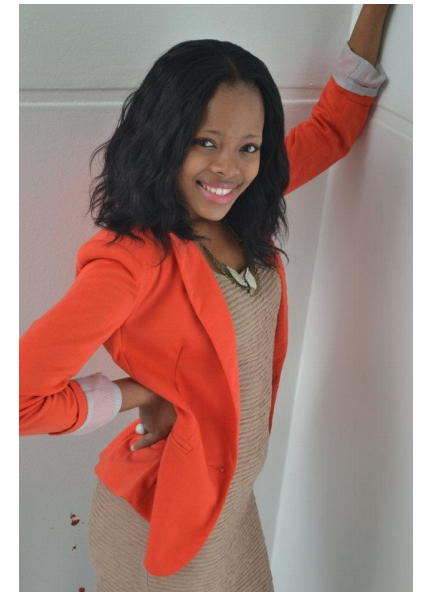

Yolanda

HEIGHT 170CM/5'7" BUST 81CM/32" B WAIST 69CM/27" HIPS 90CM/35.5"  
DRESS 36 EU/6 US/8 UK SHOE 38 EU/7 US/5 UK HAIR BROWN EYES BROWN

MODEL AND TALENT MANAGEMENT  
**CONTACT**

3<sup>rd</sup> Floor, 71 Bree Street Cape Town, South Africa, 8001  
t: 087 625 0054 | f: 086 402 1319 | e: [contact@contactmodelmanagement.co.za](mailto:contact@contactmodelmanagement.co.za)