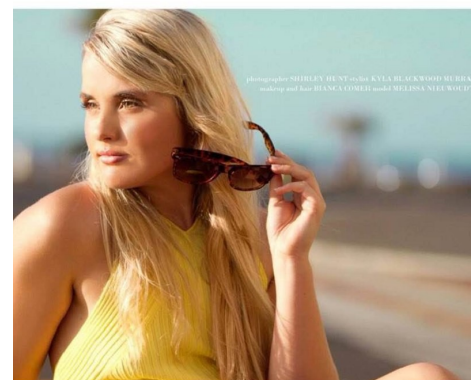

Melissa PLUS SIZE

HEIGHT 172CM/5'7.5" BUST 86CM/34" B WAIST 72CM/28.5" HIPS 107CM/42"
DRESS 40 EU/10 US/12 UK SHOE 41 EU/10 US/7 UK HAIR BLONDE EYES BLUE/GREEN

MODEL AND TALENT MANAGEMENT
CONTACT

3rd Floor, 71 Bree Street Cape Town, South Africa, 8001
t: 087 625 0054 | f: 086 402 1319 | e: contact@contactmodelmanagement.co.za