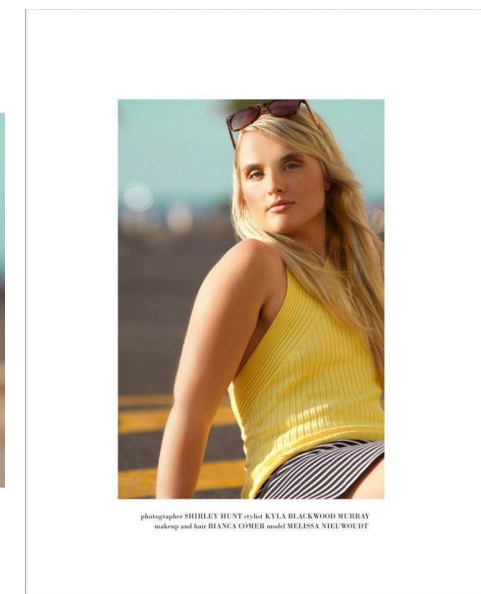

Melissa PLUS SIZE

HEIGHT 172CM/5'7.5" BUST 86CM/34" B WAIST 72CM/28.5" HIPS 107CM/42"
DRESS 40 EU/10 US/12 UK SHOE 41 EU/10 US/7 UK HAIR BLONDE EYES BLUE/GREEN

MODEL AND TALENT MANAGEMENT
CONTACT

3rd Floor, 71 Bree Street Cape Town, South Africa, 8001
t: 087 625 0054 | f: 086 402 1319 | e: contact@contactmodelmanagement.co.za