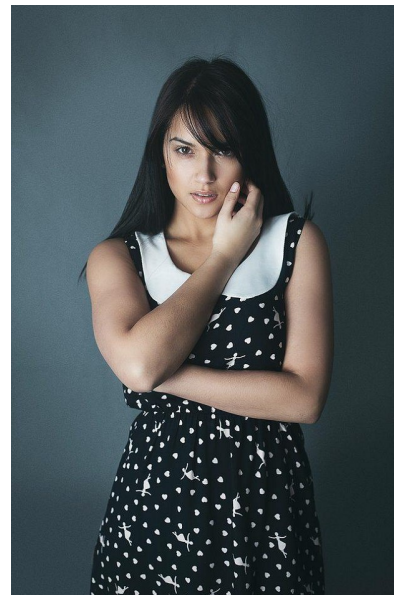

Chan

HEIGHT 169CM/5'6.5" BUST 90CM/35.5" B WAIST 70CM/27.5" HIPS 99CM/39"
DRESS 38 EU/8 US/10 UK SHOE 38 EU/7 US/5 UK HAIR BROWN EYES GREEN

MODEL AND TALENT MANAGEMENT

CONTACT

3rd Floor, 71 Bree Street Cape Town, South Africa, 8001