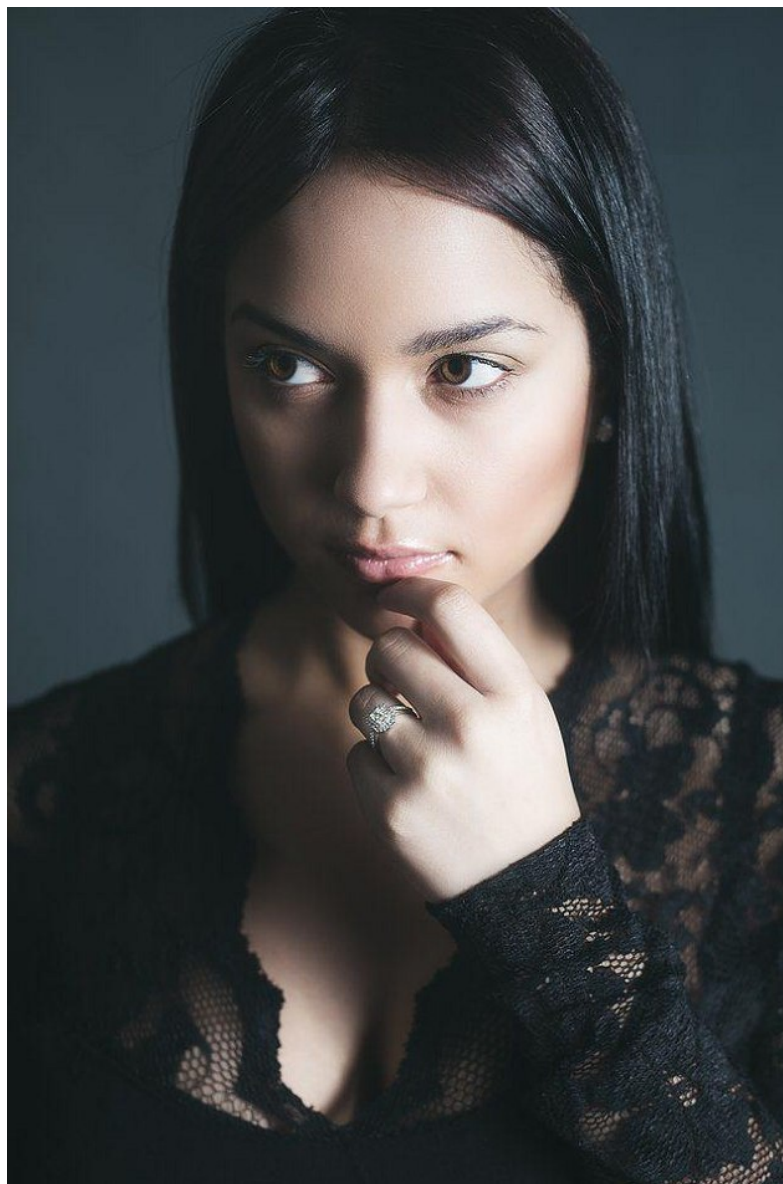

MODEL AND TALENT MANAGEMENT
CONTACT

Chan

HEIGHT 169CM/5'6.5" BUST 90CM/35.5" B WAIST 70CM/27.5" HIPS 99CM/39" DRESS 38 EU/8 US/10 UK SHOE 38 EU/7 US/5 UK HAIR BROWN EYES GREEN

Chan

HEIGHT 169CM/5'6.5" BUST 90CM/35.5" B WAIST 70CM/27.5" HIPS 99CM/39" DRESS 38 EU/8 US/10 UK SHOE 38 EU/7 US/5 UK HAIR BROWN EYES GREEN

MODEL AND TALENT MANAGEMENT
CONTACT

Chan

HEIGHT 169CM/5'6.5" BUST 90CM/35.5" B WAIST 70CM/27.5" HIPS 99CM/39" DRESS 38 EU/8 US/10 UK SHOE 38 EU/7 US/5 UK HAIR BROWN EYES GREEN