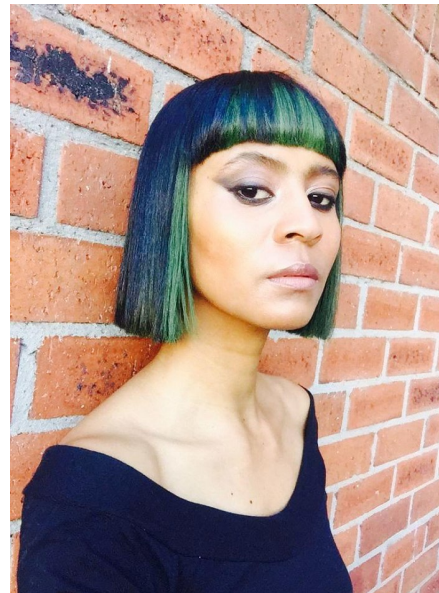

Shannon

HEIGHT 171CM/5'7.5" BUST 86CM/34" A WAIST 68CM/26.5" HIPS 96CM/38"
DRESS 36 EU/6 US/8 UK SHOE 39 EU/8 US/6 UK HAIR BROWN EYES BROWN

MODEL AND TALENT MANAGEMENT

CONTACT

3rd Floor, 71 Bree Street Cape Town, South Africa, 8001