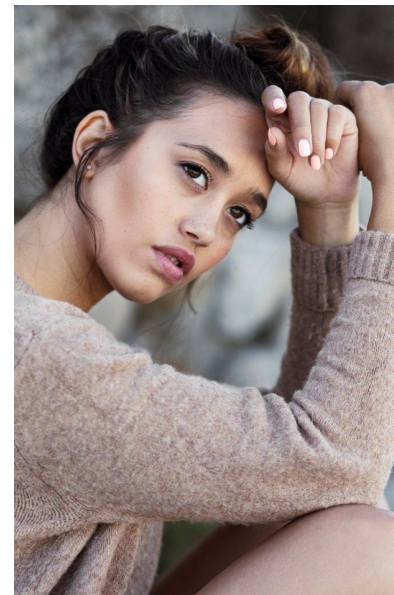

Kelly

HEIGHT 166CM/5'5.5" BUST 86CM/34" C WAIST 65CM/25.5" HIPS 91CM/36" DRESS 36  
EU/6 US/8 UK SHOE 37 EU/6 US/4 UK HAIR DARK BROWN EYES HAZEL

MODEL AND TALENT MANAGEMENT  
**CONTACT**

3<sup>rd</sup> Floor, 71 Bree Street Cape Town, South Africa, 8001  
t: 087 625 0054 | f: 086 402 1319 | e: [contact@contactmodelmanagement.co.za](mailto:contact@contactmodelmanagement.co.za)