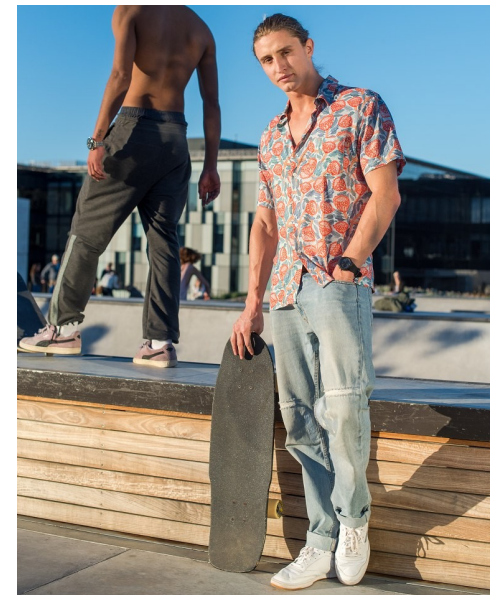

Michael

HEIGHT 184CM/6'0.5" CHEST 107CM/42" WAIST 81CM/32" COLLAR 41CM/16"
SUIT 106CM/42"/52 SUIT LENGTH R SHOE 43 EU/9.5 US/9 UK HAIR BLONDE
EYES BLUE

MODEL AND TALENT MANAGEMENT
CONTACT

3rd Floor, 71 Bree Street Cape Town, South Africa, 8001