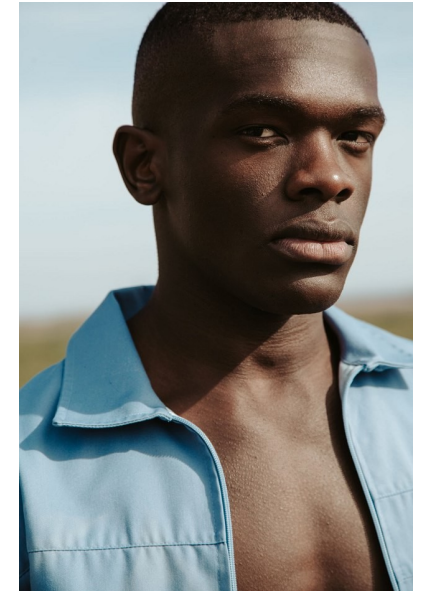

Tshimaro

HEIGHT 183CM/6'0" CHEST 102CM/40" WAIST 81CM/32" COLLAR 42CM/16.5"
SHOE 43 EU/9.5 US/9 UK HAIR BLACK EYES BROWN

MODEL AND TALENT MANAGEMENT

CONTACT

3rd Floor, 71 Bree Street Cape Town, South Africa, 8001