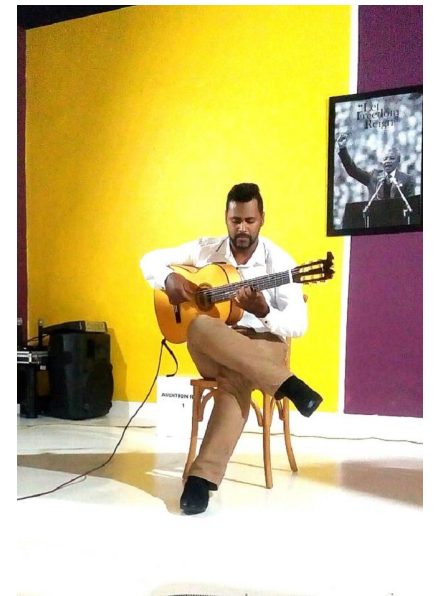

Nizaam (Flamenco Guitar)

MODEL AND TALENT MANAGEMENT

CONTACT

3rd Floor, 71 Bree Street Cape Town, South Africa, 8001

t: 087 625 0054 | f: 086 402 1319 | e: contact@contactmodelmanagement.co.za