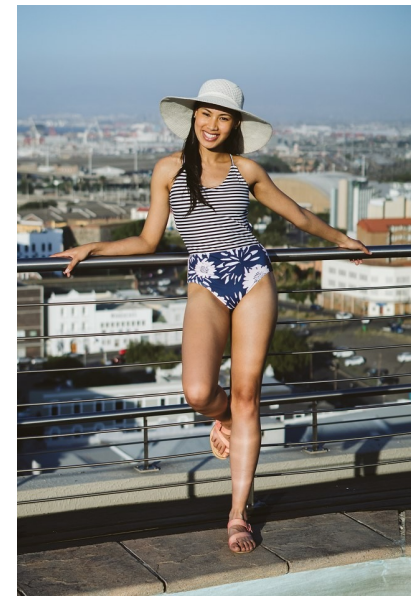

Jamie

HEIGHT 170CM/5'7" BUST 86CM/34" B WAIST 64CM/25" HIPS 94CM/37"
DRESS 32-34 EU/2-4 US/4-6 UK SHOE 39 EU/8 US/6 UK HAIR DARK BROWN
EYES BROWN

MODEL AND TALENT MANAGEMENT
CONTACT

3rd Floor, 71 Bree Street Cape Town, South Africa, 8001
t: 087 625 0054 | f: 086 402 1319 | e: contact@contactmodelmanagement.co.za