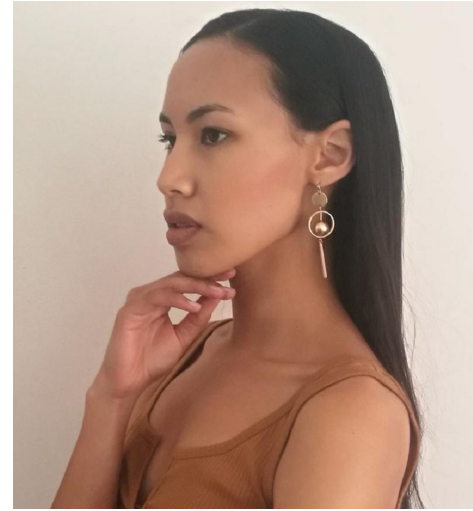

Jamie

HEIGHT 170CM/5'7" BUST 86CM/34" B WAIST 64CM/25" HIPS 94CM/37"
DRESS 32-34 EU/2-4 US/4-6 UK SHOE 39 EU/8 US/6 UK HAIR DARK BROWN
EYES BROWN

MODEL AND TALENT MANAGEMENT
CONTACT

3rd Floor, 71 Bree Street Cape Town, South Africa, 8001
t: 087 625 0054 | f: 086 402 1319 | e: contact@contactmodelmanagement.co.za