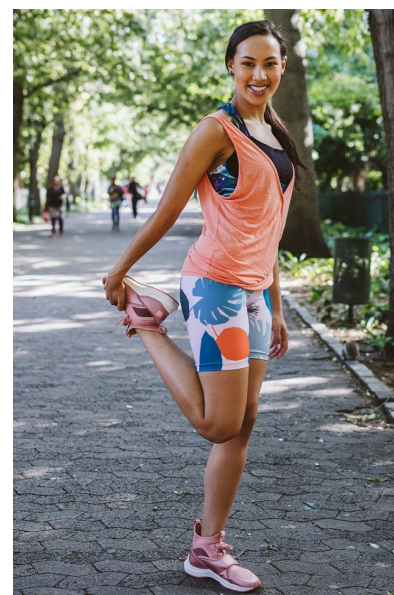

Jamie

HEIGHT 170CM/5'7" BUST 86CM/34" B WAIST 64CM/25" HIPS 94CM/37"
DRESS 32-34 EU/2-4 US/4-6 UK SHOE 39 EU/8 US/6 UK HAIR DARK BROWN
EYES BROWN

MODEL AND TALENT MANAGEMENT
CONTACT

3rd Floor, 71 Bree Street Cape Town, South Africa, 8001
t: 087 625 0054 | f: 086 402 1319 | e: contact@contactmodelmanagement.co.za