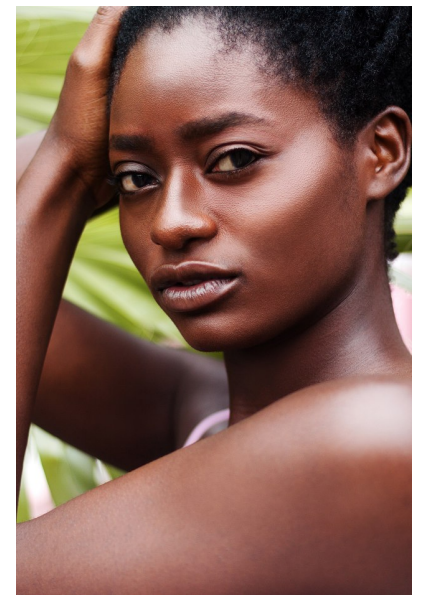

Eulissa

HEIGHT 170CM/5'7" BUST 85CM/33.5" B WAIST 67CM/26.5" HIPS 95CM/37.5"
SHOE 41 EU/10 US/7 UK HAIR BLACK EYES BROWN

MODEL AND TALENT MANAGEMENT
CONTACT

3rd Floor, 71 Bree Street Cape Town, South Africa, 8001
t: 087 625 0054 | f: 086 402 1319 | e: contact@contactmodelmanagement.co.za