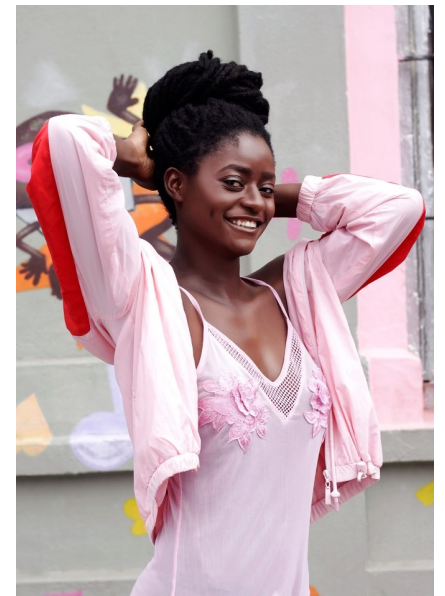

Eulissa

HEIGHT 170CM/5'7" BUST 85CM/33.5" B WAIST 67CM/26.5" HIPS 95CM/37.5"
SHOE 41 EU/10 US/7 UK HAIR BLACK EYES BROWN

MODEL AND TALENT MANAGEMENT

CONTACT

3rd Floor, 71 Bree Street Cape Town, South Africa, 8001