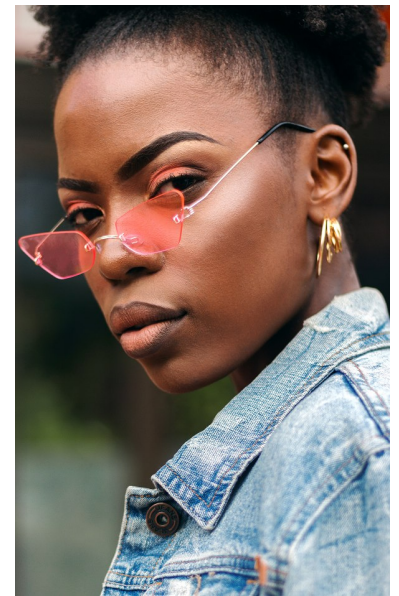

Sampa

HEIGHT 175CM/5'9" BUST 74CM/29" B WAIST 63CM/25" HIPS 96CM/38" DRESS 36
EU/6 US/8 UK SHOE 41 EU/10 US/7 UK HAIR BROWN EYES BROWN

MODEL AND TALENT MANAGEMENT

CONTACT

3rd Floor, 71 Bree Street Cape Town, South Africa, 8001