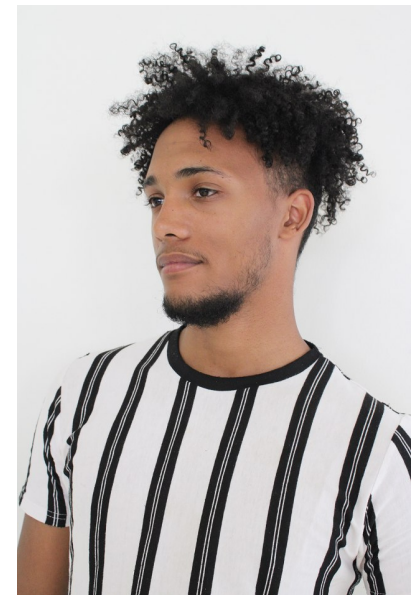

Sach

HEIGHT 184CM/6'0.5" CHEST 101CM/40" WAIST 81CM/32" SHOE 44.5 EU/10.5 US/10
UK HAIR BLACK EYES BROWN

MODEL AND TALENT MANAGEMENT
CONTACT

3rd Floor, 71 Bree Street Cape Town, South Africa, 8001
t: 087 625 0054 | f: 086 402 1319 | e: contact@contactmodelmanagement.co.za