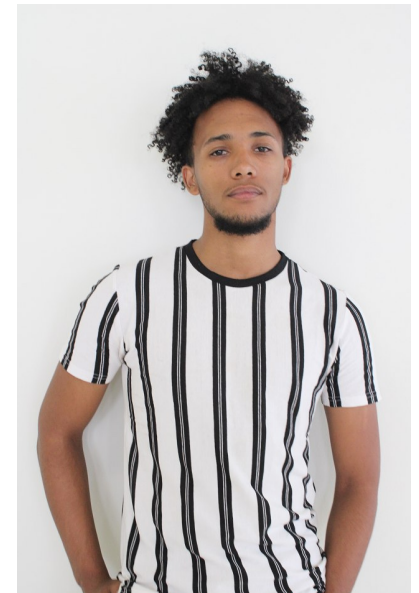

Sach

HEIGHT 184CM/6'0.5" CHEST 101CM/40" WAIST 81CM/32" SHOE 44.5 EU/10.5 US/10
UK HAIR BLACK EYES BROWN

MODEL AND TALENT MANAGEMENT
CONTACT

3rd Floor, 71 Bree Street Cape Town, South Africa, 8001
t: 087 625 0054 | f: 086 402 1319 | e: contact@contactmodelmanagement.co.za