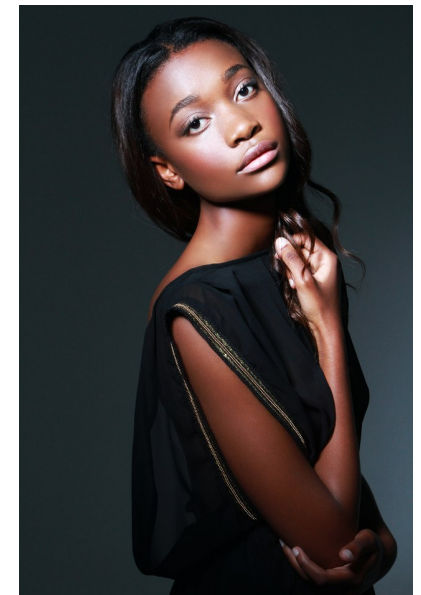

Colleen

HEIGHT 176CM/5'9.5" BUST 82CM/32.5" B WAIST 65CM/25.5" HIPS 94CM/37"
DRESS 34-36 EU/4-6 US/6-8 UK SHOE 42.5 EU/11.5 US/8 UK HAIR BLACK
EYES BROWN

MODEL AND TALENT MANAGEMENT
CONTACT

3rd Floor, 71 Bree Street Cape Town, South Africa, 8001