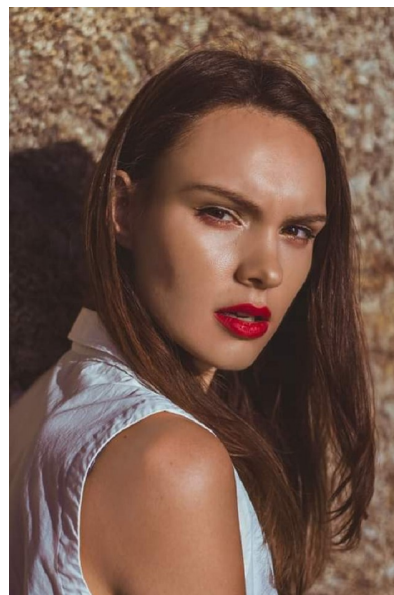

Adrienne

HEIGHT 171CM/5'7.5" BUST 86CM/34" B WAIST 64CM/25" HIPS 91CM/36" DRESS 32  
EU/2 US/4 UK SHOE 41 EU/10 US/7 UK HAIR BROWN EYES BROWN

MODEL AND TALENT MANAGEMENT

**CONTACT**

3<sup>rd</sup> Floor, 71 Bree Street Cape Town, South Africa, 8001