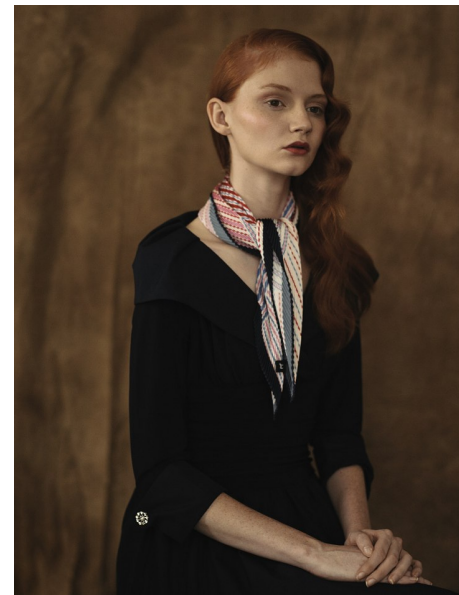

Jessica

HEIGHT 175CM/5'9" BUST 81CM/32" WAIST 61CM/24" HIPS 86CM/34" DRESS 32  
EU/2 US/4 UK SHOE 38 EU/7 US/5 UK HAIR AUBURN EYES BROWN

MODEL AND TALENT MANAGEMENT

**CONTACT**

3<sup>rd</sup> Floor, 71 Bree Street Cape Town, South Africa, 8001