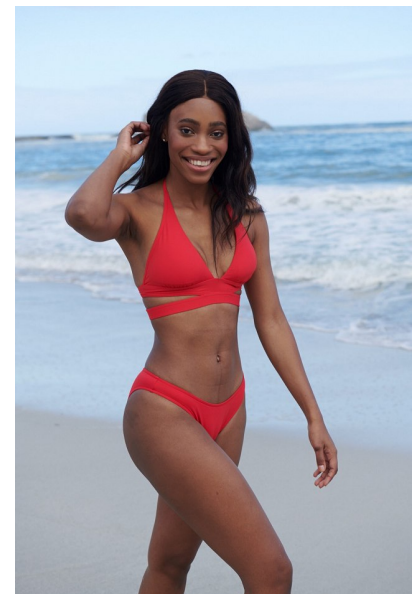

Cindy

HEIGHT 171CM/5'7.5" BUST 81CM/32" B WAIST 62CM/24.5" HIPS 94CM/37" DRESS 32  
EU/2 US/4 UK SHOE 38 EU/7 US/5 UK HAIR BLACK EYES BROWN

MODEL AND TALENT MANAGEMENT

**CONTACT**

3<sup>rd</sup> Floor, 71 Bree Street Cape Town, South Africa, 8001