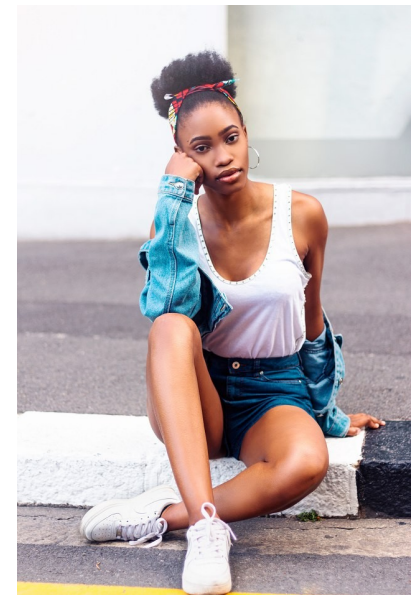

Cindy

HEIGHT 171CM/5'7.5" BUST 81CM/32" B WAIST 62CM/24.5" HIPS 94CM/37" DRESS 32  
EU/2 US/4 UK SHOE 38 EU/7 US/5 UK HAIR BLACK EYES BROWN

MODEL AND TALENT MANAGEMENT

**CONTACT**

3<sup>rd</sup> Floor, 71 Bree Street Cape Town, South Africa, 8001