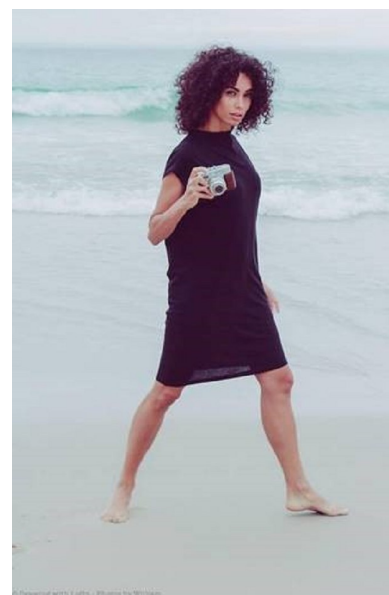

Elodie

HEIGHT 172CM/5'7.5" BUST 85CM/33.5" C WAIST 61CM/24" HIPS 91CM/36"  
DRESS 32-34 EU/2-4 US/4-6 UK SHOE 37 EU/6 US/4 UK HAIR BROWN EYES BROWN

MODEL AND TALENT MANAGEMENT  
**CONTACT**

3<sup>rd</sup> Floor, 71 Bree Street Cape Town, South Africa, 8001  
t: 087 625 0054 | f: 086 402 1319 | e: [contact@contactmodelmanagement.co.za](mailto:contact@contactmodelmanagement.co.za)