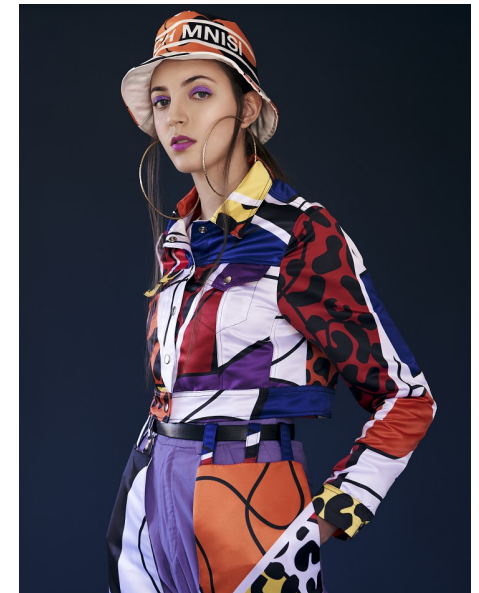

Lexa

HEIGHT 178CM/5'10" BUST 81CM/32" B WAIST 67CM/26.5" HIPS 89CM/35" SHOE 39  
EU/8 US/6 UK HAIR BROWN EYES BLUE

MODEL AND TALENT MANAGEMENT

**CONTACT**

3<sup>rd</sup> Floor, 71 Bree Street Cape Town, South Africa, 8001