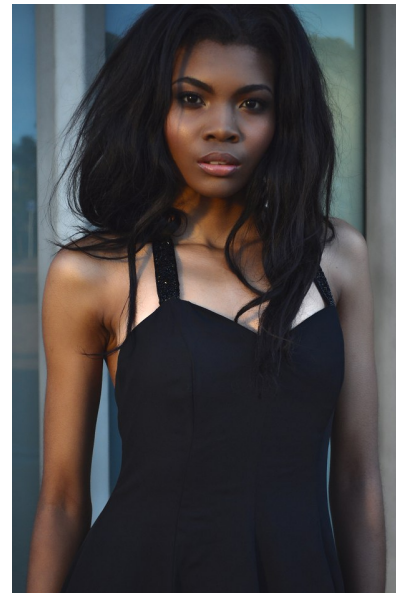

Thulisa

HEIGHT 172CM/5'7.5" BUST 81CM/32" A WAIST 64CM/25" HIPS 90CM/35.5"
DRESS 36 EU/6 US/8 UK SHOE 39.5 EU/8.5 US/6 UK HAIR BLACK EYES BROWN

MODEL AND TALENT MANAGEMENT

CONTACT

3rd Floor, 71 Bree Street Cape Town, South Africa, 8001