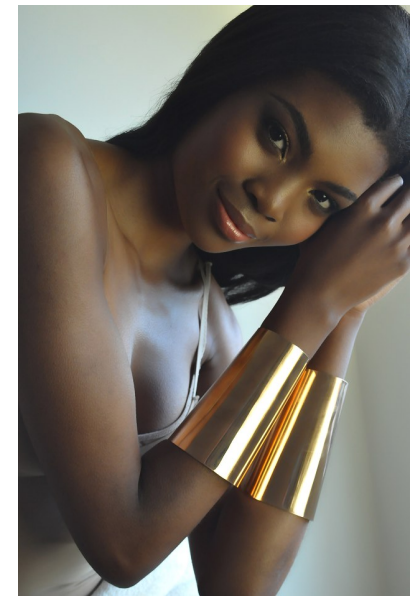

Thulisa

HEIGHT 172CM/5'7.5" BUST 81CM/32" A WAIST 64CM/25" HIPS 90CM/35.5"
DRESS 36 EU/6 US/8 UK SHOE 39.5 EU/8.5 US/6 UK HAIR BLACK EYES BROWN

MODEL AND TALENT MANAGEMENT

CONTACT

3rd Floor, 71 Bree Street Cape Town, South Africa, 8001